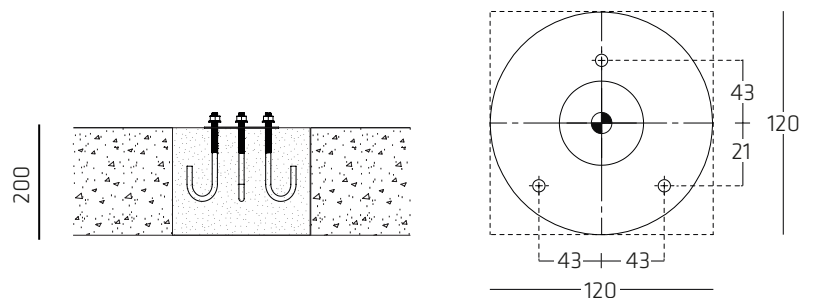

Fixture Specifications

Protection . IP 65 - IK 10

Body . Extruded aluminium alloy

Screen . Transparent polycarbonate

Seals . Closed-cell EPDM rubber

Screws . Stainless steel A2

Paint / Finishing . Anti-corrosive UV stabilised polyester powder

Finishes

00
PURE WHITE
RAL 9016

10
WHITE
RAL 9010

24
BRONZE

25
RUST

01
BLACK
RAL 9005

30
ANTHRACITE

35
SLATE GREY

40
GREY
RAL 9006

Assembly

Ground connection system with anchoring brackets to be ordered separately.
The orientation is independent of the layout of the ground fixing holes.

Residential areas

Cycle
Pedestrian paths

Access areas

Parks
Gardens

Application

Specifications

website-link