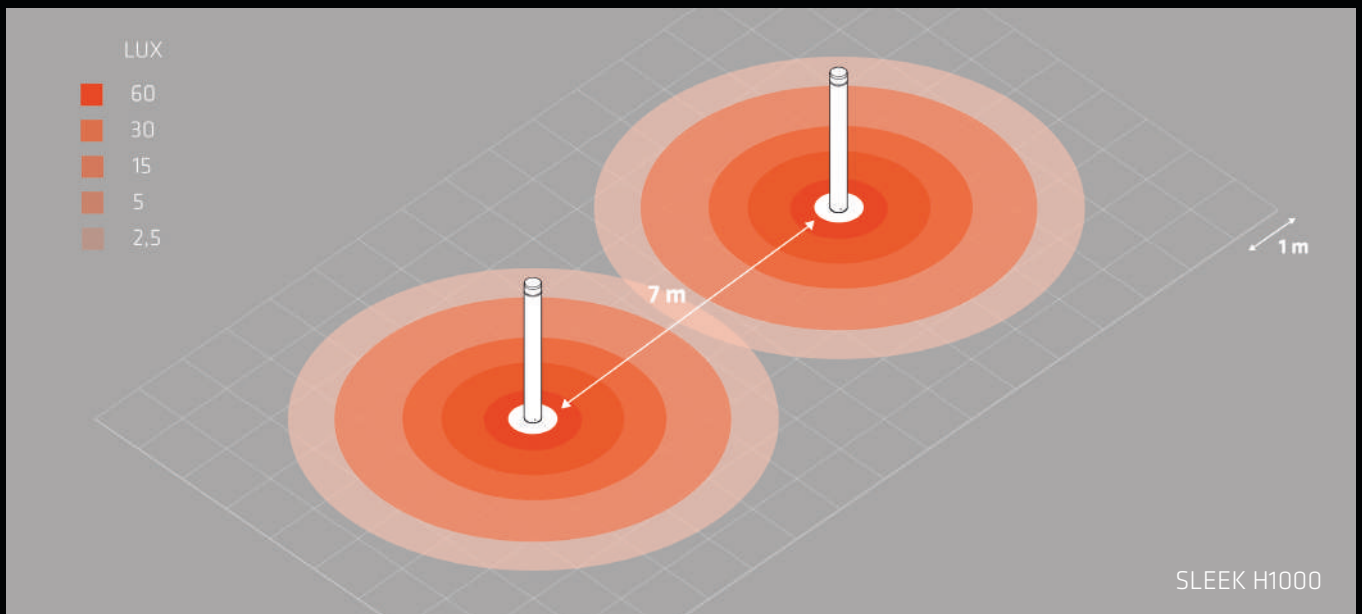

## Specifications

—Ø120—

Quote espresse in millimetri "mm"  
Share expressed in millimeters "mm"

Sizes . H1000 x Ø120

# SLEEK

# SLEEK light diffusion