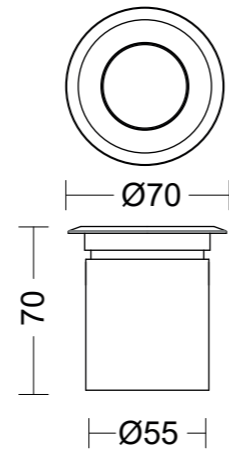

Quote espresse in millimetri "mm"
Share expressed in millimeters "mm"

Sizes . H59 x Ø35 x Ø ring 45

Versione in Tensione - Constant voltage (Vdc)

2W con DRIVER REMOTO 24Vdc - 2W REMOTE DRIVER 24Vdc

Versione in Corrente - Constant current (mA)

WB

VS

Technical Data

- NB** FASCIO STRETTO 12° - NARROW BEAM 12°
- MB** FASCIO MEDIO 24° - MEDIUM BEAM 24°
- WB** FASCIO LARGO 36° - WIDE BEAM 36°
- VS** FASCIO DIFFUSO 120° - DIFFUSE BEAM 120°

3000K - 4000K

Specifications

Fixture Specifications

Protection . IP 67 - IK 08

Body . Polypropylene

Frame . Steel AISI 316L

Screen . Extra-clear transparent Glass 6mm

Seals . EPDM rubber

STEEL FRAME

Quote espresse in millimetri "mm"
Share expressed in millimeters "mm"

Sizes . H70 x Ø55 x Ø ring 70

Versione in Tensione - Constant voltage (Vdc)

code	beam	class	power	W	source	fixture	RCT LED	CRI
3070R /WRRCNB99	NB Spot/12°	III	24Vdc	6W	690 lm	520 lm	3000K	80
3070R /NRRCNB99	NB Spot/12°	III	24Vdc	6W	750 lm	550 lm	4000K	80
3070R /WRRCMB99	MB Flood/24°	III	24Vdc	6W	690 lm	510 lm	3000K	80
3070R /NRRCMB99	MB Flood/24°	III	24Vdc	6W	750 lm	540 lm	4000K	80
3070R /WRRCWB99	WB Wide Flood/36°	III	24Vdc	6W	690 lm	505 lm	3000K	80
3070R /NRRCWB99	WB Wide Flood/36°	III	24Vdc	6W	750 lm	535 lm	4000K	80
3070R /WRRCVS99	VS Diffuse 120°	III	24Vdc	6W	690 lm	70 lm	3000K	80
3070R /NRRCVS99	VS Diffuse 120°	III	24Vdc	6W	750 lm	78 lm	4000K	80