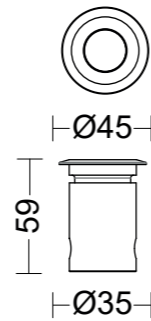

LED SYSTEM WITH REMOTE DRIVER max 700mA

Technical Data

- NB** FASCIO STRETTO 14° - NARROW BEAM 14°
- MB** FASCIO MEDIO 30° - MEDIUM BEAM 30°
- WB** FASCIO LARGO 40° - WIDE BEAM 40°
- VS** FASCIO DIFFUSO 120° - DIFFUSE BEAM 120°

Quote espresse in millimetri "mm"
Share expressed in millimeters "mm"

Sizes . H59 x Ø35 x Ø ring 45

Versione in Tensione - Constant voltage (Vdc)

2W con DRIVER REMOTO 24Vdc - 2W REMOTE DRIVER 24Vdc

Versione in Corrente - Constant current (mA)

Quote espresse in millimetri "mm"
Share expressed in millimeters "mm"

Sizes . H70 x Ø55 x Ø ring 70

Versione in Tensione - Constant voltage (Vdc)

code	beam	class	power	W	source	fixture	RCT LED	CRI
3070R /WRRCNB99	NB Spot/12°	III	24Vdc	6W	690 lm	520 lm	3000K	80
3070R /NRRCNB99	NB Spot/12°	III	24Vdc	6W	750 lm	550 lm	4000K	80
3070R /WRRCMB99	MB Flood/24°	III	24Vdc	6W	690 lm	510 lm	3000K	80
3070R /NRRCMB99	MB Flood/24°	III	24Vdc	6W	750 lm	540 lm	4000K	80
3070R /WRRCWB99	WB Wide Flood/36°	III	24Vdc	6W	690 lm	505 lm	3000K	80
3070R /NRRCWB99	WB Wide Flood/36°	III	24Vdc	6W	750 lm	535 lm	4000K	80
3070R /WRRCVS99	VS Diffuse 120°	III	24Vdc	6W	690 lm	70 lm	3000K	80
3070R /NRRCVS99	VS Diffuse 120°	III	24Vdc	6W	750 lm	78 lm	4000K	80