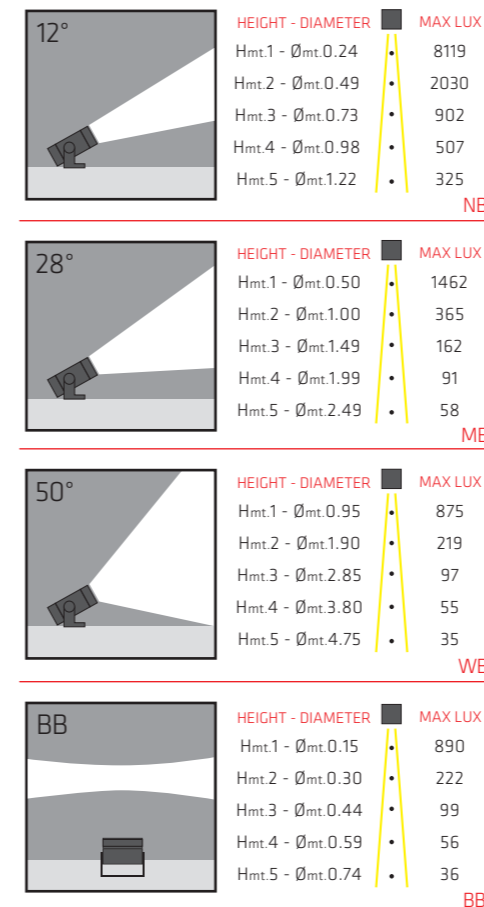

# Fixture Specifications

Protection . IP 65 - IK 07

Body . Die-cast aluminium

Screen . Tempered Extra-clear Glass 4mm with silk-screen printing

Seals . Closed-cell EPDM rubber

Screws . Stainless steel A2

Paint / Finishing . Anti-corrosive UV stabilised polyester powder

## Finishes

|                                     |                                |                                |                               |
|-------------------------------------|--------------------------------|--------------------------------|-------------------------------|
| <b>00</b><br>PURE WHITE<br>RAL 9016 | <b>01</b><br>BLACK<br>RAL 9005 | <b>10</b><br>WHITE<br>RAL 9010 | <b>24</b><br>BRONZE           |
| <b>25</b><br>RUST                   | <b>30</b><br>ANTHRACITE        | <b>35</b><br>SLATE GREY        | <b>40</b><br>GREY<br>RAL 9006 |

Sizes . H 92 x L 137 x W 118

Assembly / Usage  
Wall-Ground-Ceiling installation