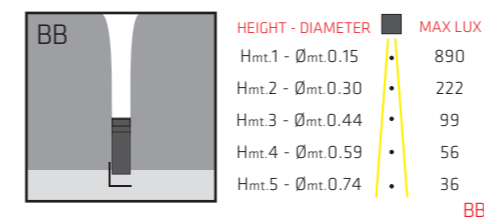

## Application

Residential areas

Cycle  
Pedestrian paths

Access areas

Parks  
Gardens

Sizes . H 165 x L 55 x W 118

Assembly / Usage  
Wall-Ground-Ceiling installation