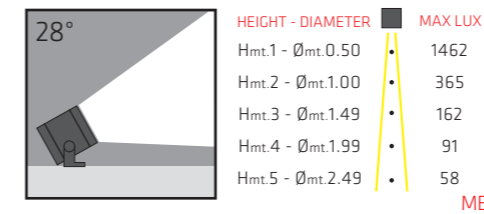

## Application

Residential areas

Cycle  
Pedestrian paths

Access areas

Parks  
Gardens

Sizes . H 165 x L 55 x W 118

Assembly / Usage  
Wall-Ground-Ceiling installation