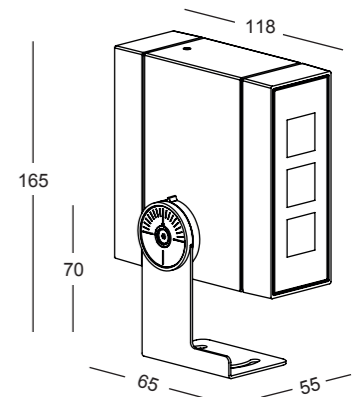

## Application

Residential areas

Cycle  
Pedestrian paths

Access areas

Parks  
Gardens

Sizes . H 165 x L 55 x W 118

Assembly / Usage  
Wall-Ground-Ceiling installation