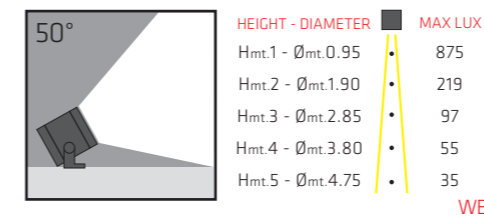

## Application

Residential areas

Cycle  
Pedestrian paths

Access areas

Parks  
Gardens

Sizes . H 165 x L 55 x W 118

Assembly / Usage  
Wall-Ground-Ceiling installation