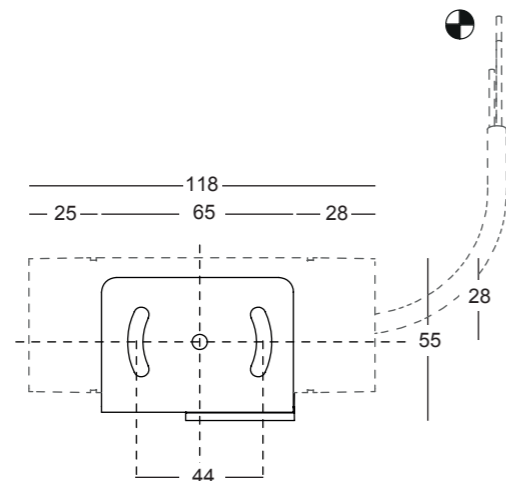

## Application

Residential areas

Cycle  
Pedestrian paths

Access areas

Parks  
Gardens

Sizes . H 165 x L 55 x W 118

Assembly / Usage  
Wall-Ground-Ceiling installation