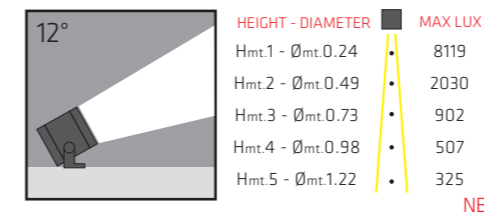

## Application

Residential areas

Cycle  
Pedestrian paths

Access areas

Parks  
Gardens

Sizes . H 165 x L 55 x W 118

Assembly / Usage  
Wall-Ground-Ceiling installation