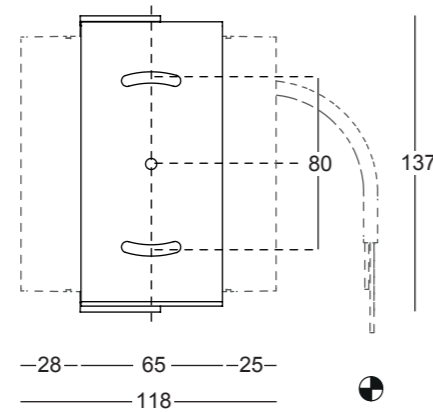

Assembly

Alimentazione / Main Supply

Application

Residential areas	Cycle Pedestrian paths	Access areas	Parks Gardens