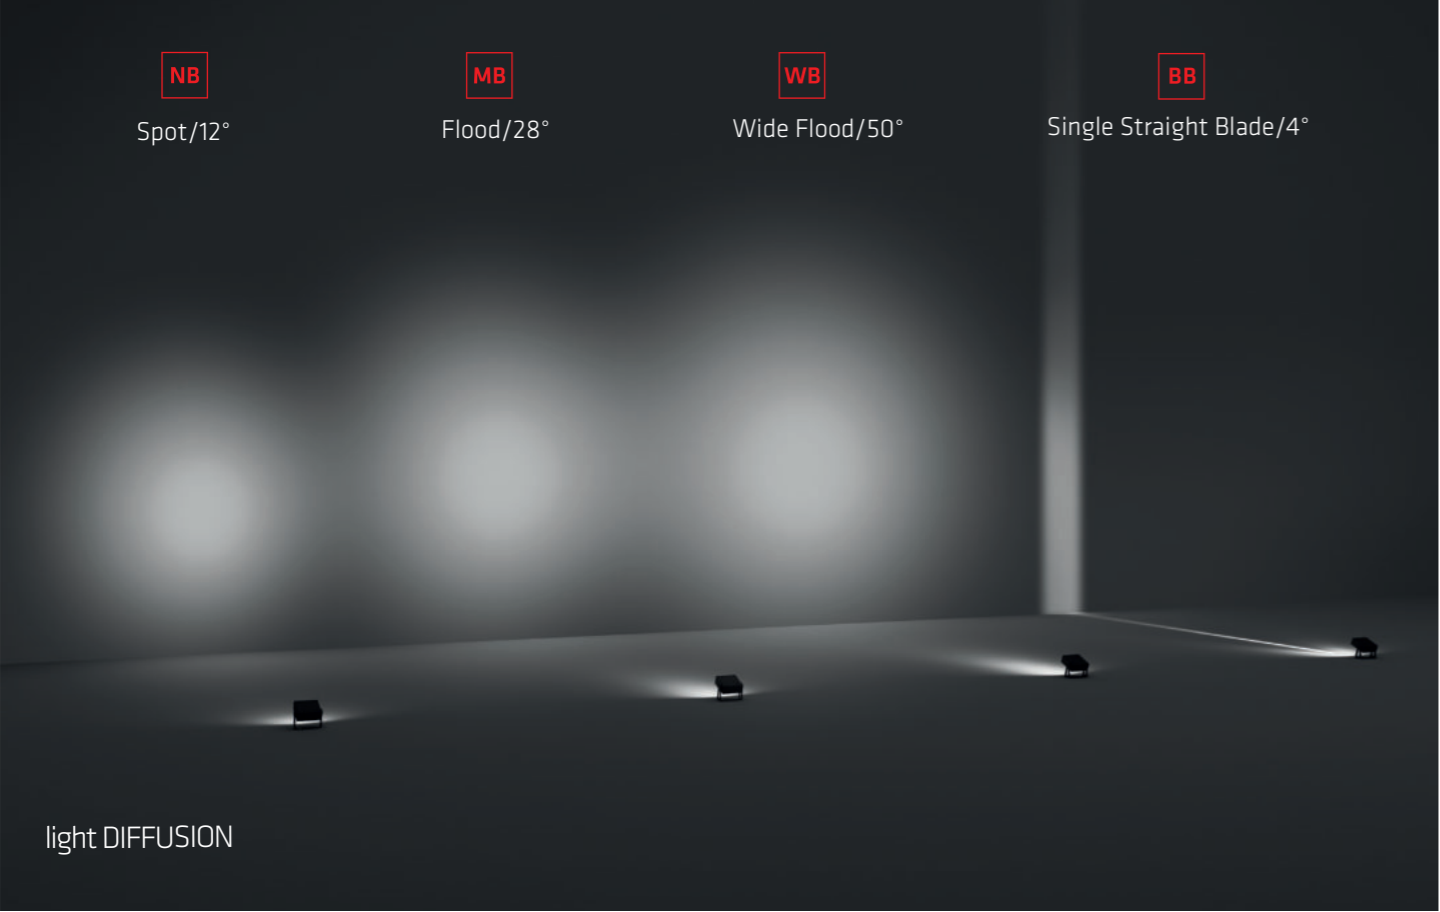

NB

Spot/12°

MB

Flood/28°

WB

Wide Flood/50°

BB

Single Straight Blade/4°

light DIFFUSION